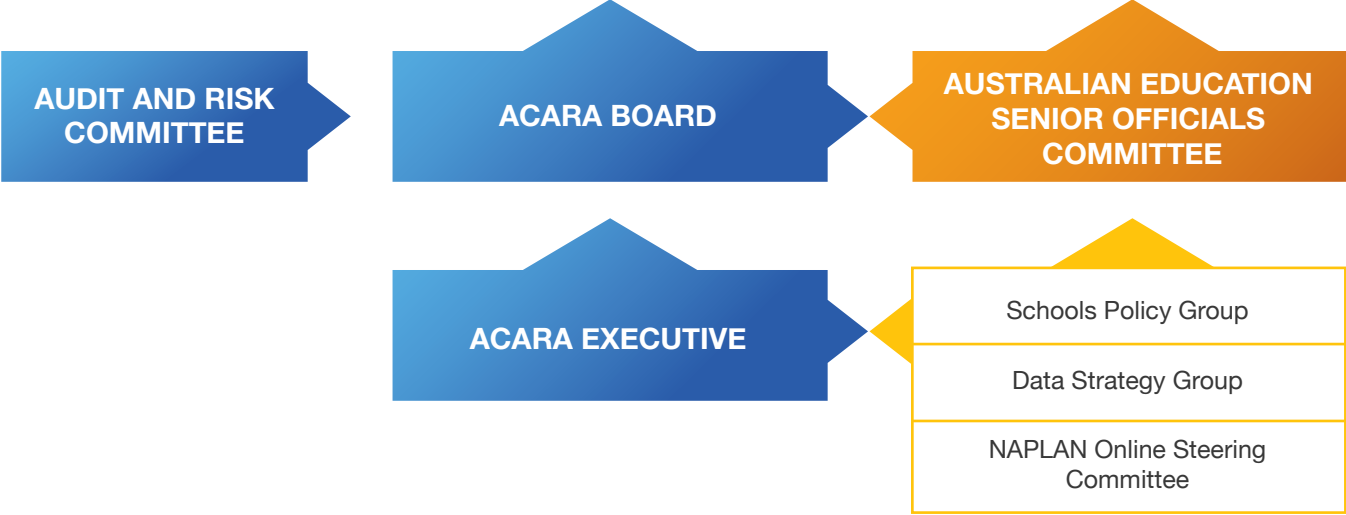

EDUCATION COUNCIL

GOVERNANCE

ACARA'S ADVISORY STRUCTURE		
REFERENCE GROUPS	ADVISORY GROUPS	SPECIALIST AND WORKING GROUPS
<ul style="list-style-type: none"> ● National Assessment, Data, Analysis and Reporting Reference Group (NADAR) ● F-12 Curriculum Reference Group <p style="text-align: center; margin-top: 10px;">AUSTRALIAN CURRICULUM REVIEW REFERENCE GROUPS</p> <ul style="list-style-type: none"> ● Learning areas curriculum reference groups ● Learning areas teacher reference groups ● F-6 Primary Curriculum Reference Group ● F-6 Primary Teachers Reference Group 	<ul style="list-style-type: none"> ● Aboriginal and Torres Strait Islander Advisory Group (ATSIAG) ● Students with Disability Advisory Group (SWDAG) ● Measurement Advisory Group (MAG) ● National Testing Working Group (NTWG) 	<ul style="list-style-type: none"> ● Online Accessibility Expert Advisory Group ● Research and Data Committee ● Finance Data Working Group ● Marking Quality Team ● National Report on Schooling in Australia Working Group ● NAP sample assessment learning area working groups ● National Framework for Assessing English Language Proficiency Working Group ● Senior Secondary Outcomes Working Group ● Student Attendance Working Group